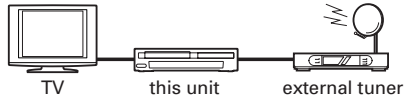

Basic DVD/VCR Connection

If your TV does not have RCA input, you need to purchase RF Modulator for connection.

VCR Head Cleaning

Purchasing and using a VCR head cleaning kit will ensure the best picture quality for playback and recording.

1 Press  to turn On the unit. Then insert a recordable tape.

2 Press  to switch to the VCR mode.

3 Press  until "L1" or "L2" is displayed on the TV screen. Select "L1" to activate rear input jacks. Select "L2" to activate front input jacks.