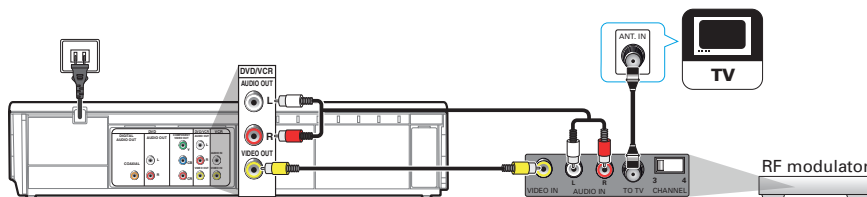

Basic DVD/VCR Connection

If your TV does not have RCA input, you need to purchase RF Modulator for connection.

VCR Head Cleaning

Purchasing and using a VCR head cleaning kit will ensure the best picture quality for playback and recording.

1 Press  to turn On the unit. Then insert a recordable tape.

2 Press  to switch to the VCR mode.

3 Press  until "L1" or "L2" is displayed on the TV screen. Select "L1" to activate rear input jacks. Select "L2" to activate front input jacks.