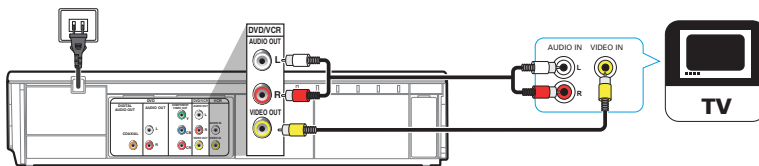

Basic DVD/VCR Connection

If your TV does not have RCA input, you need to purchase RF Modulator for connection.

VCR Head Cleaning

Purchasing and using a VCR head cleaning kit will ensure the best picture quality for playback and recording.

1 Press  to turn On the unit. Then insert a recordable tape.

2 Press  to switch to the VCR mode.

3 Press  until "L1" or "L2" is displayed on the TV screen. Select "L1" to activate rear input jacks. Select "L2" to activate front input jacks.