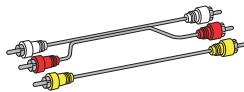

Quick Start

SANYO

FWDV225F

Accessories

Owner's Manual

Audio / video cables

Quick Start Guide

Remote Control (NB694UH)
with AA (1.5V) battery × 2

Basic DVD/VCR Connection

If your TV does not have RCA input, you need to purchase RF Modulator for connection.

VCR Head Cleaning

Purchasing and using a VCR head cleaning kit will ensure the best picture quality for playback and recording.

1 Press  to turn On the unit. Then insert a recordable tape.

2 Press  to switch to the VCR mode.

3 Press  until "L1" or "L2" is displayed on the TV screen. Select "L1" to activate rear input jacks. Select "L2" to activate front input jacks.